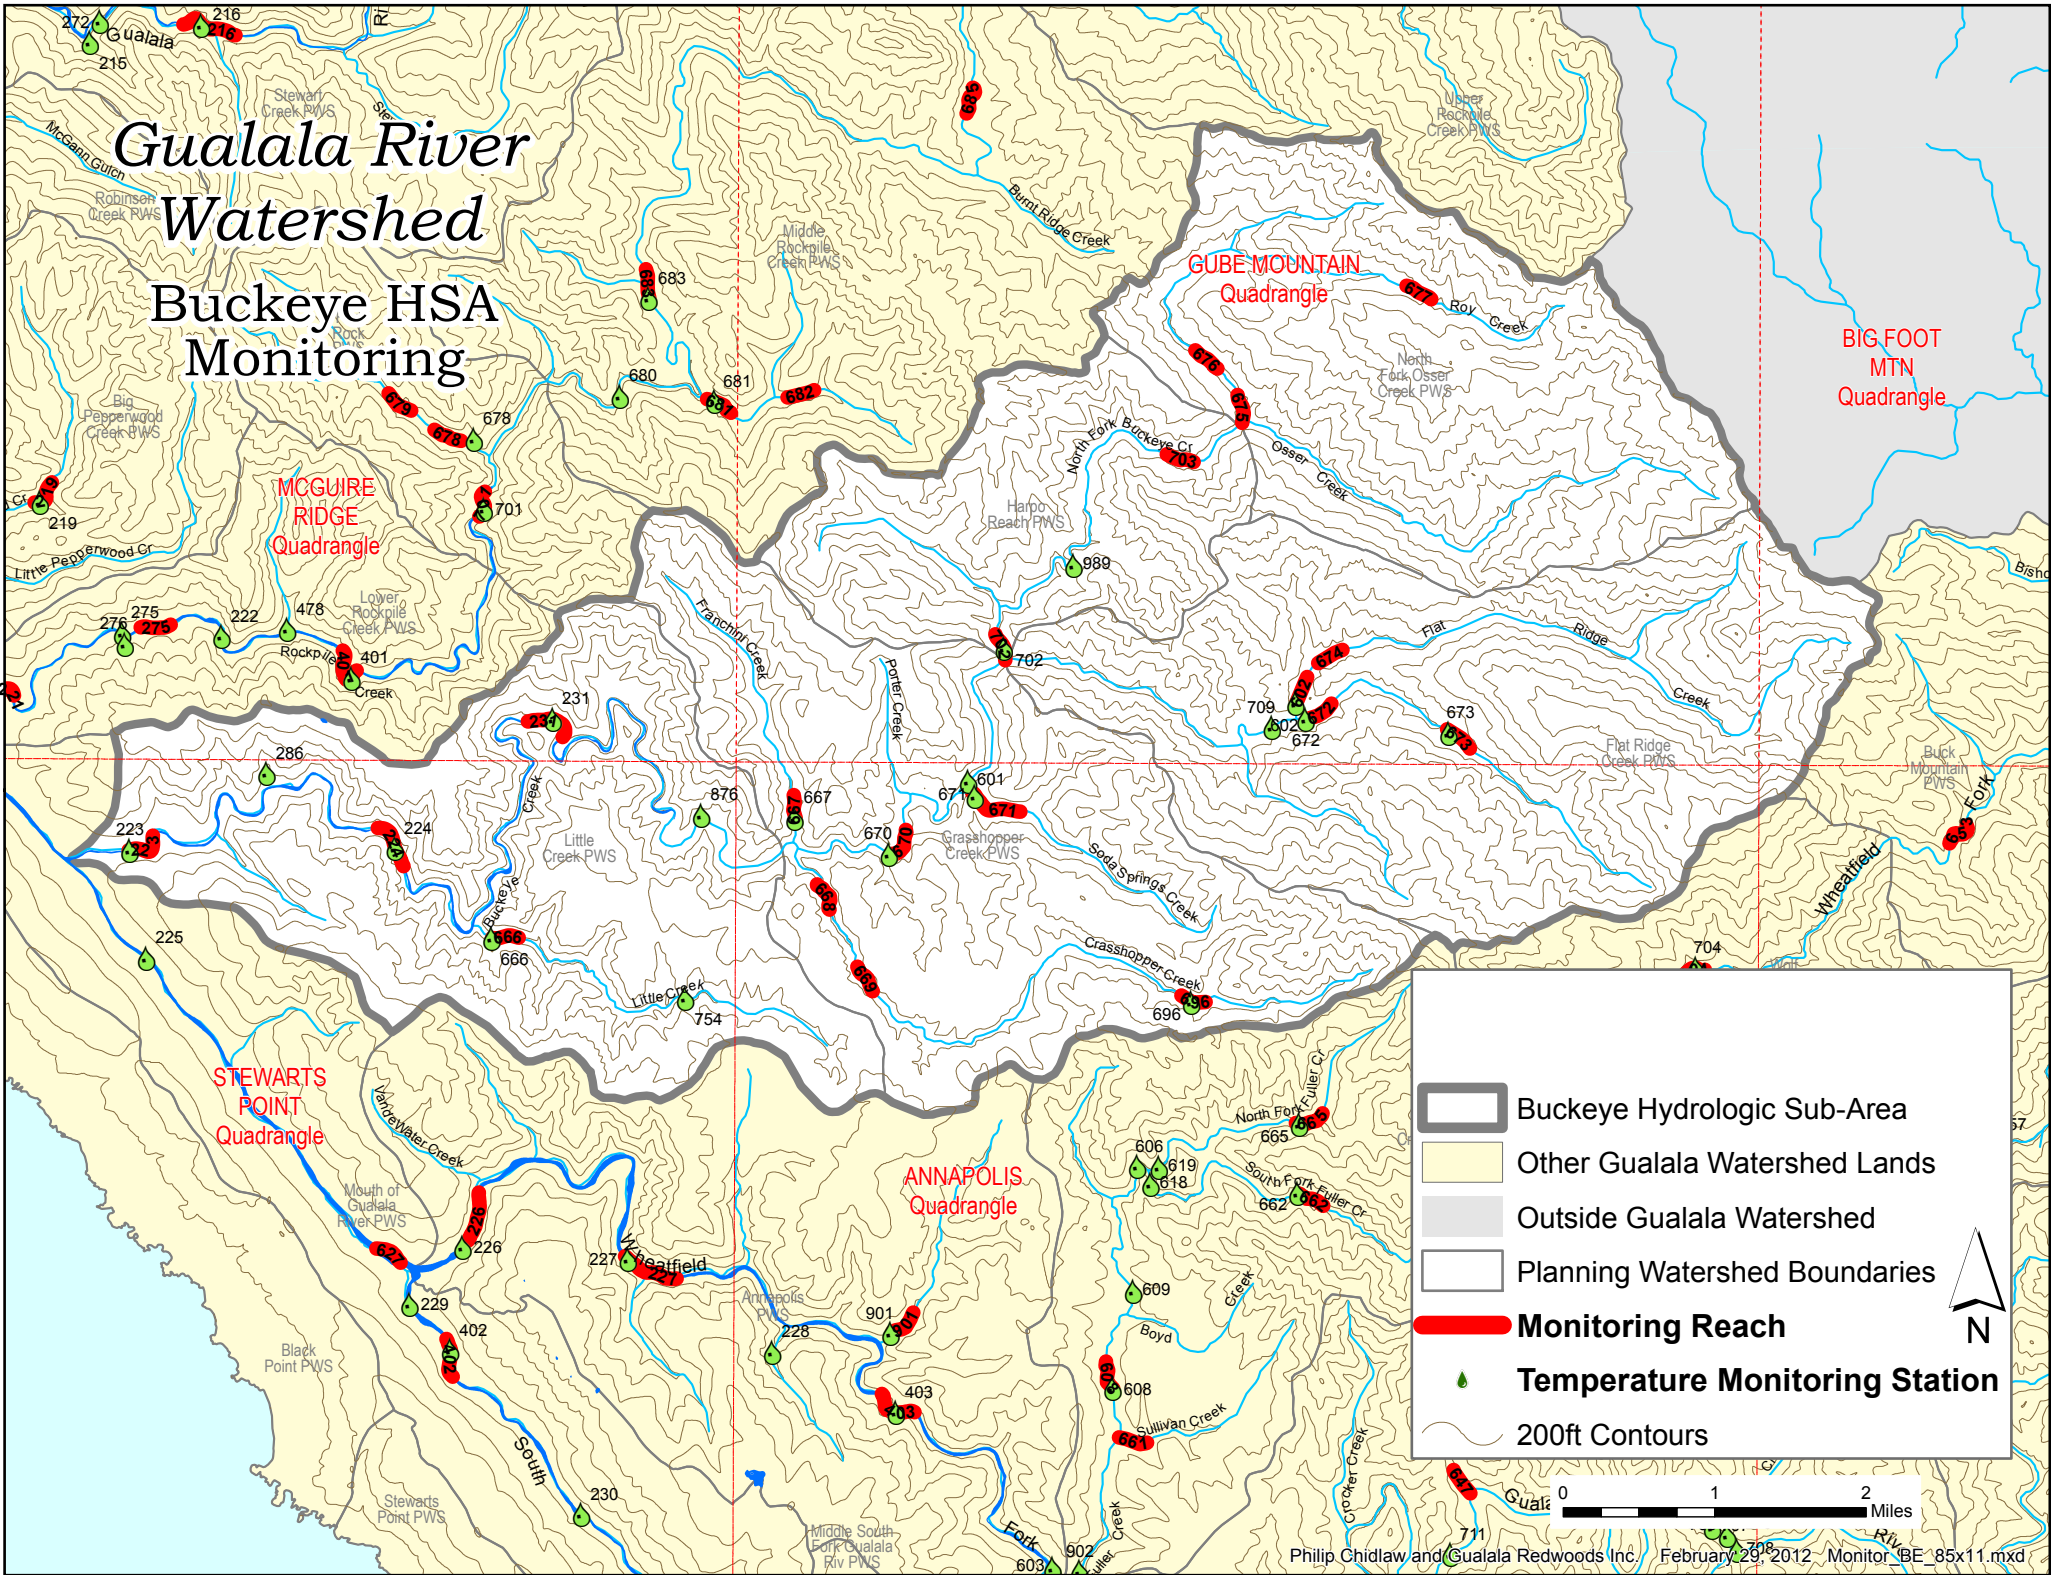

Gualala River Watershed

Buckeye HSA Monitoring

MCGUIRE RIDGE
Quadrangle

GUBE MOUNTAIN
Quadrangle

ANNAPOLIS
Quadrangle

STEWARTS POINT
Quadrangle

BIG FOOT
MTN
Quadrangle

-  Buckeye Hydrologic Sub-Area
-  Other Gualala Watershed Lands
-  Outside Gualala Watershed
-  Planning Watershed Boundaries
-  **Monitoring Reach**
-  **Temperature Monitoring Station**
-  200ft Contours